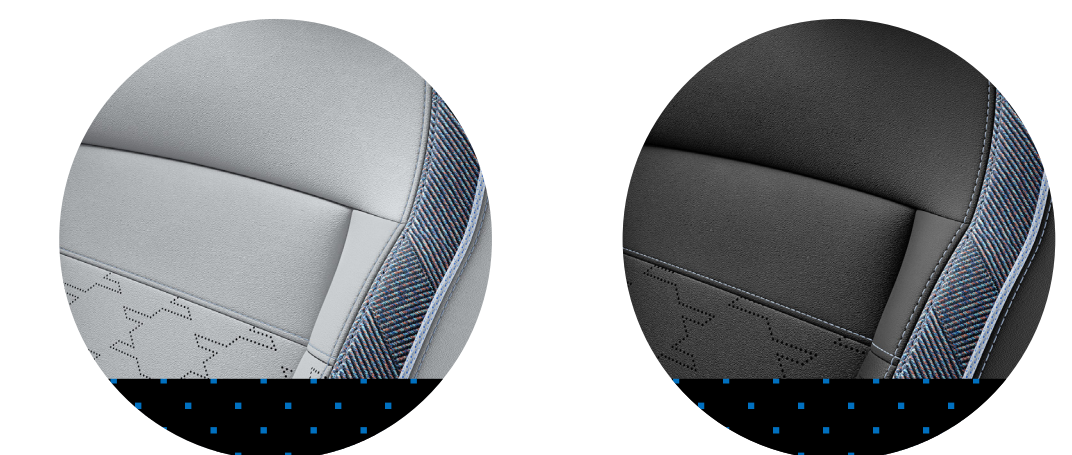

UPHOLSTERY.

Grey/Blue Cloth/Vescin Seats
Dash in Black/Blue

Black/Blue Cloth/Vescin Seats
Dash in Black/Blue

[1] Jet Black roof not with Midnight Black II body colour.

[2] Glazed White roof not with Nanuq White body colour.