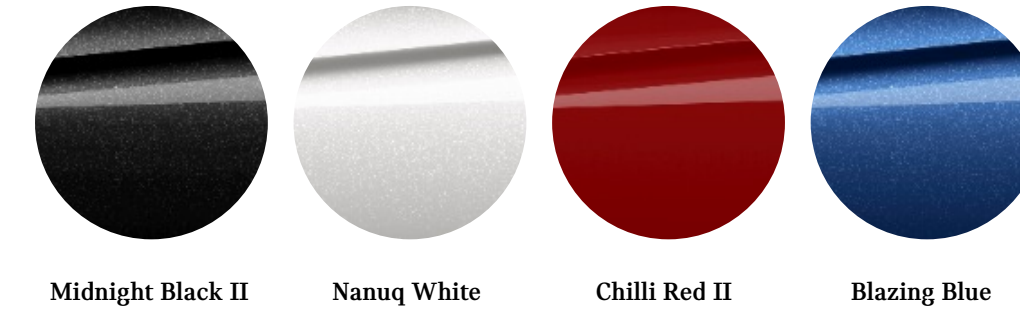

EXTERIOR PAINT COLOURS.

Midnight Black II Nanuq White Chilli Red II Blazing Blue

ROOF & MIRRORS.

Body Colour Jet Black¹ Glazed White²

ALLOY WHEELS.

18" Asteroid Spoke Silver

UPHOLSTERY.

Grey/Blue Cloth/Vescin Seats
Dash in Black/Blue