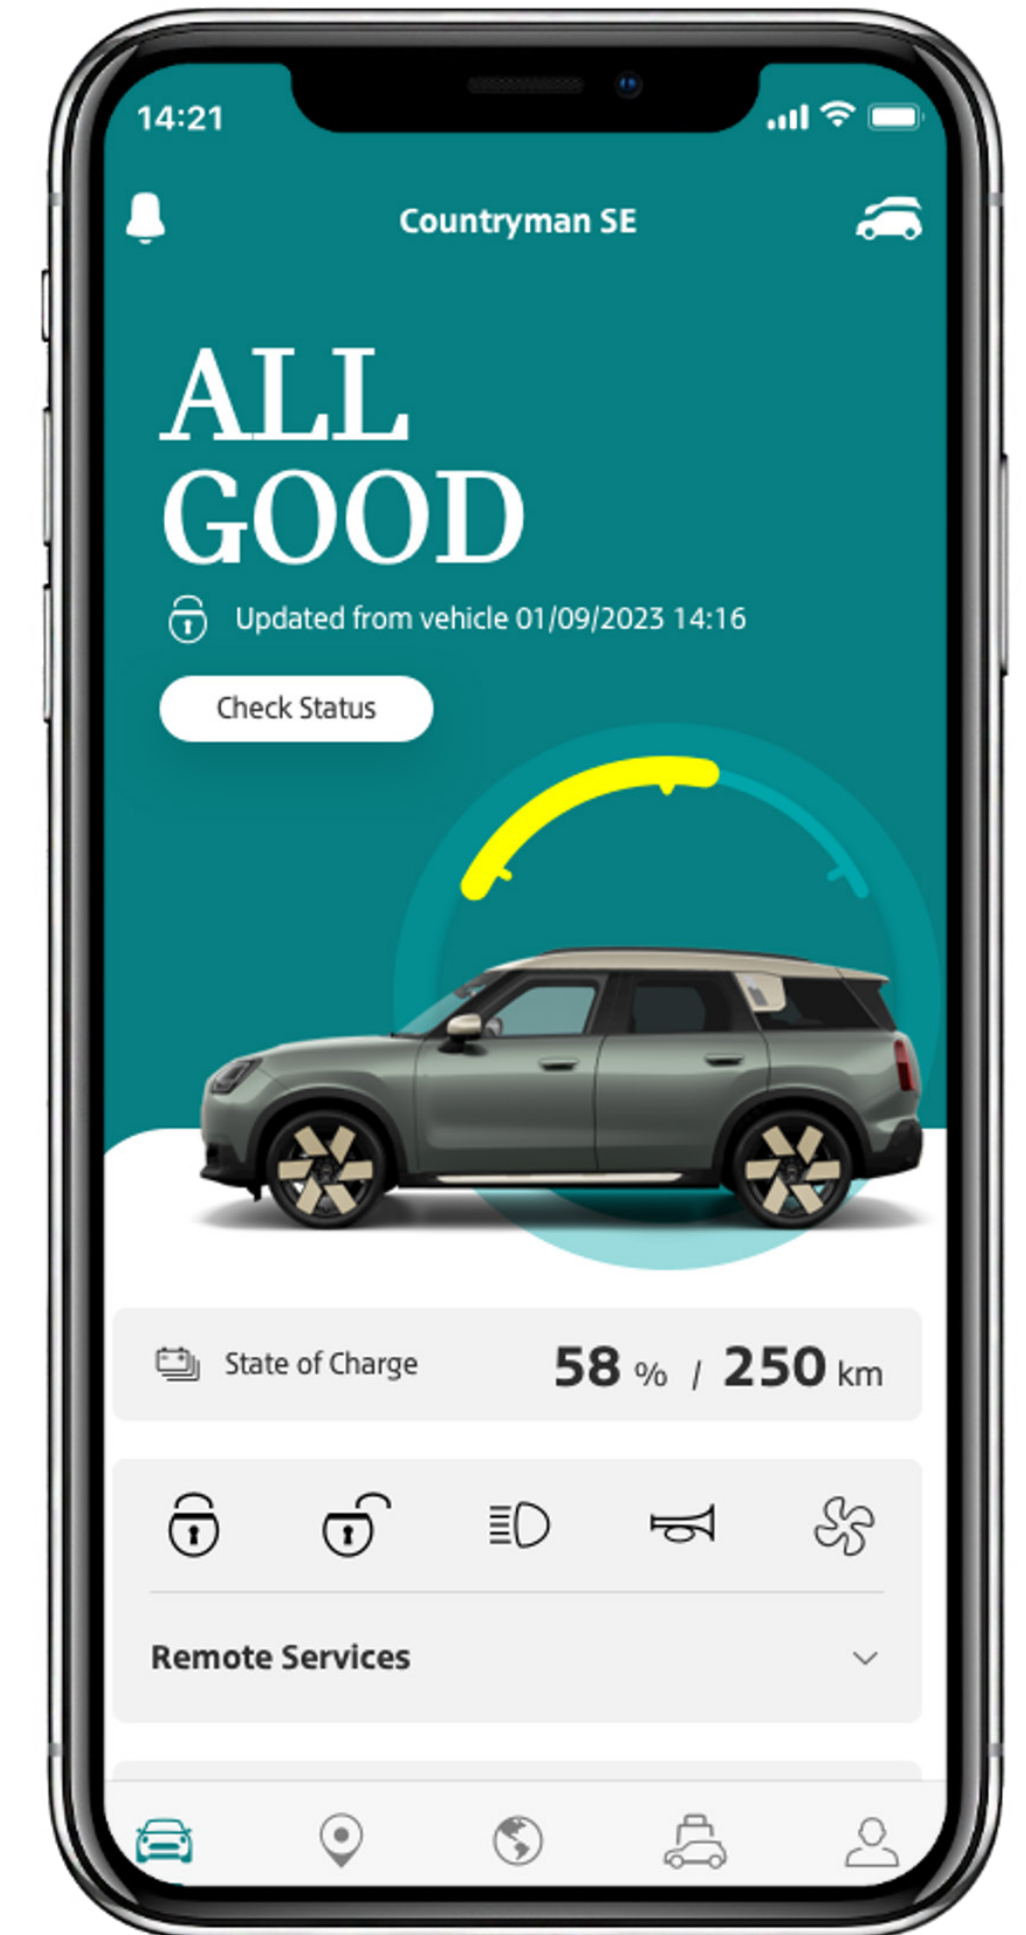

MINI CONNECTED & MINI APP. NEW DIGITAL EXPERIENCE.

New MINIs come with a **3 month Free Trial*** of MINI Connected Package

	MINI Connected Base	MINI Connected Package	
Navigation	Buildings visualization	2D	3D
	Junction and Exit Visualisation		●
	Charging optimized routes	●	●
	Coloured Real Time Traffic Visualization on Map	active guidance only	●
	Map Streaming	●	●
	Online Navigation (Using Live Traffic Info)	●	●
Traffic / Safety Information	Enriched Information Points of Interest (POI)		●
	Traffic Camera Information		●
Intelligent Personal Assistant (IPA)	“MINI” as 1st visualization	●	●
	“Spike” as 2nd Visualization		●
	Alexa Integration	●	●
	Pro-Active Tips for Better Car Usage	●	●
	Speech Control of Car Functions	●	●
Personalised Proactive Features	Geo-Based Routines (e.g. Automated Window)		●
	Proactive Route Information		●
App Store	3rd Party Apps	weather only	full app store
Personalisation	MINI ID	●	●
Data	Remote Services	●	●
Smartphone Integration	Apple CarPlay / Android Auto	●	●

Remote Services and Vehicle Control

*A 3 month trial of MINI Connected Package included with first login on new MINI vehicles. Customers will receive expiration reminders at 14 (mail), 7 (app) and 4 (in car) days before trial period ends. MINI Connected Package in an ongoing service that requires a monthly or annual payment plan to function after the free trial period ends. Customers can manage and terminate MINI Connected Package in the “My Orders” page in the MINI Connected Store. Customers can reactivate their MINI Connected Package again at any time. MINI Connected features and functions are subject to change without notice as per MINI Connected terms and conditions.