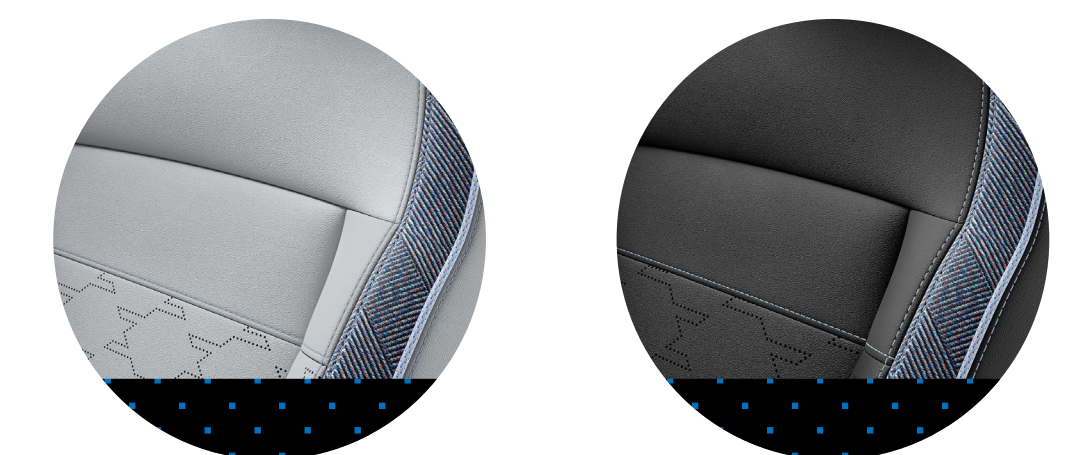

UPHOLSTERY.

Grey/Blue Cloth/Vescin Seats
Dash in Black/Blue

Black/Blue Cloth/Vescin Seats
Dash in Black/Blue

[1] Jet Black roof not with Midnight Black II body colour.

[2] Glazed White roof not with Nanuq White body colour.